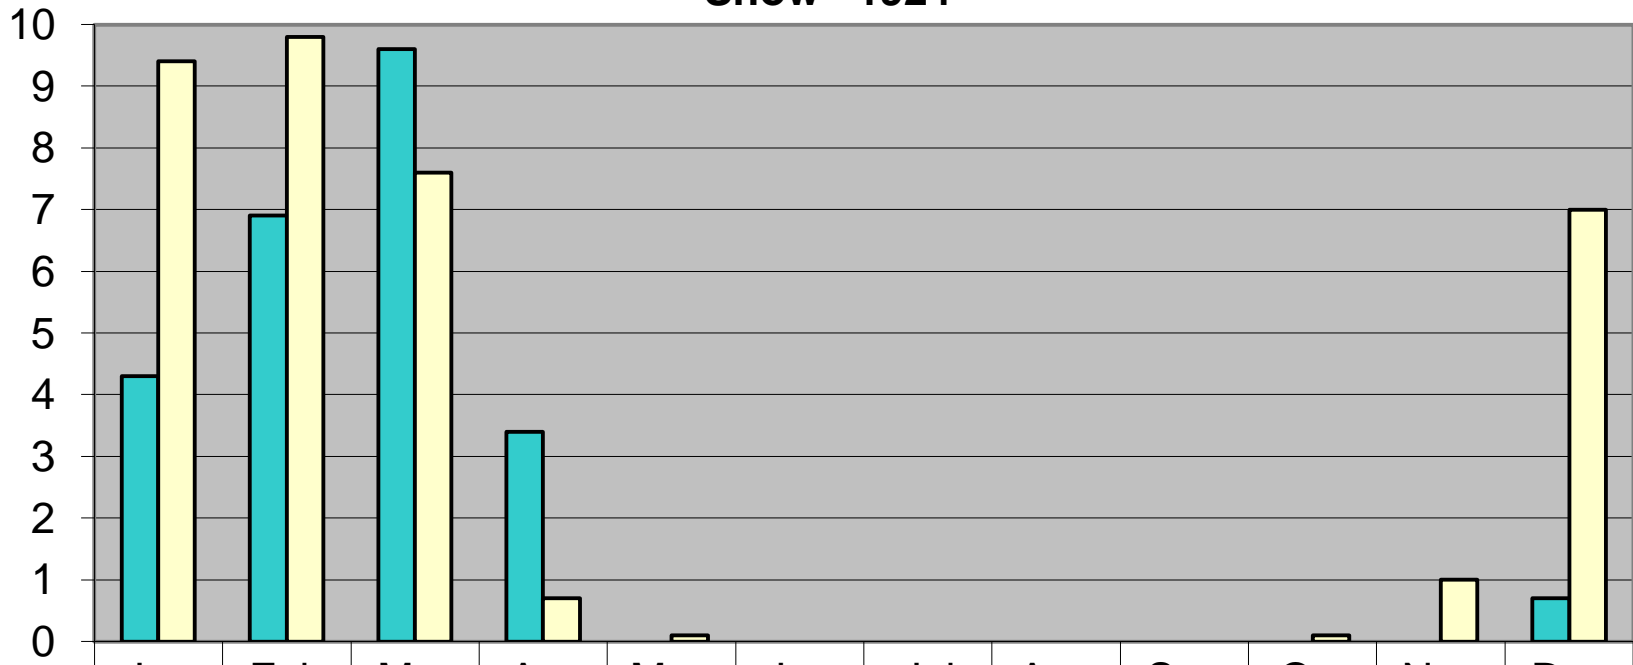

Snow - 1924

	Jan	Feb	Mar	Apr	May	Jun	Jul	Aug	Sep	Oct	Nov	Dec
■ Snow	4.3	6.9	9.6	3.4	0	0	0	0	0	0	0	0.7
□ Norm	9.4	9.8	7.6	0.7	0.1	0.0	0.0	0.0	0.0	0.1	1.0	7.0