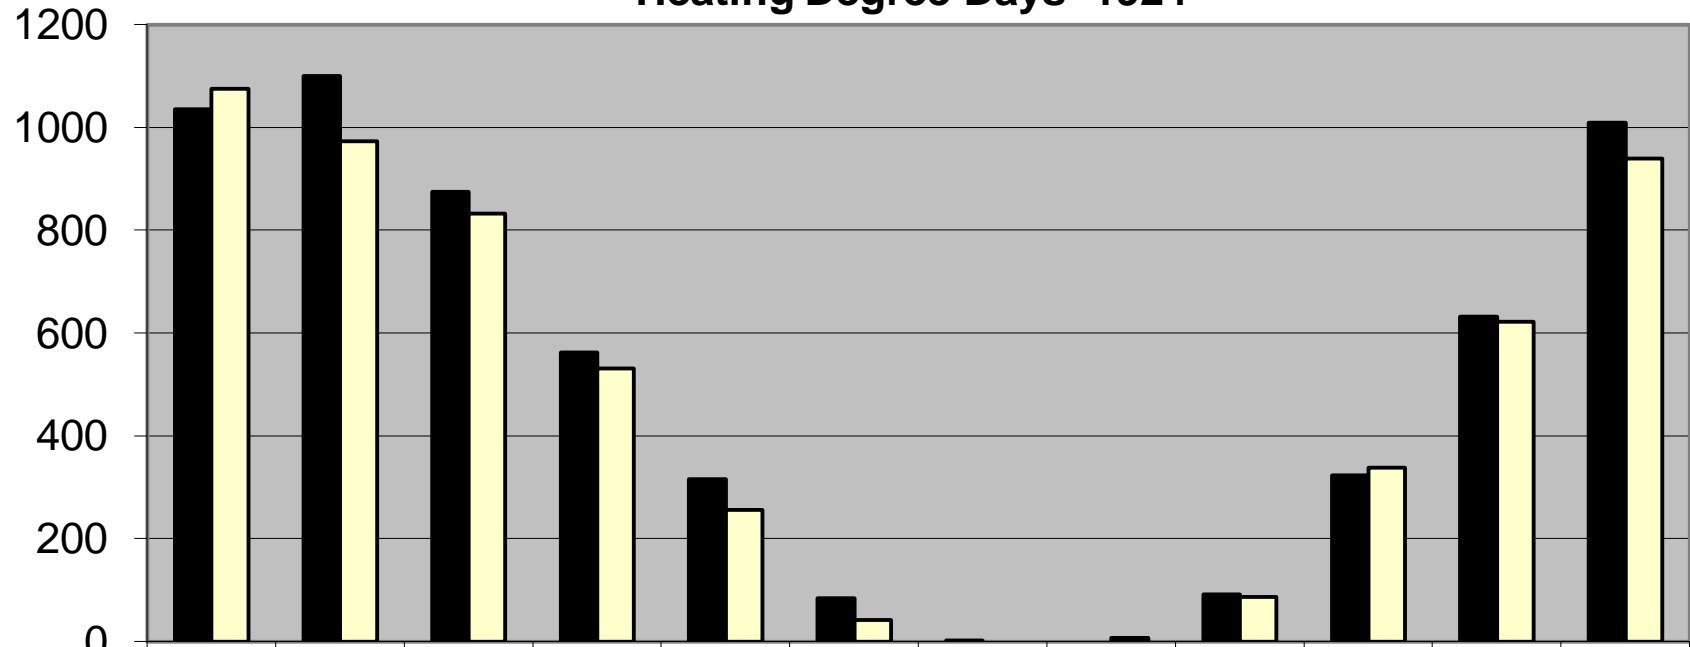

Heating Degree Days -1924

| | Jan | Feb | Mar | Apr | May | Jun | Jul | Aug | Sep | Oct | Nov | Dec |
|--------|------|------|-----|-----|-----|-----|-----|-----|-----|-----|-----|------|
| ■ HDD | 1036 | 1100 | 875 | 562 | 316 | 84 | 1 | 0 | 91 | 323 | 632 | 1010 |
| □ Norm | 1075 | 974 | 833 | 531 | 257 | 42 | 0 | 7 | 87 | 339 | 622 | 940 |