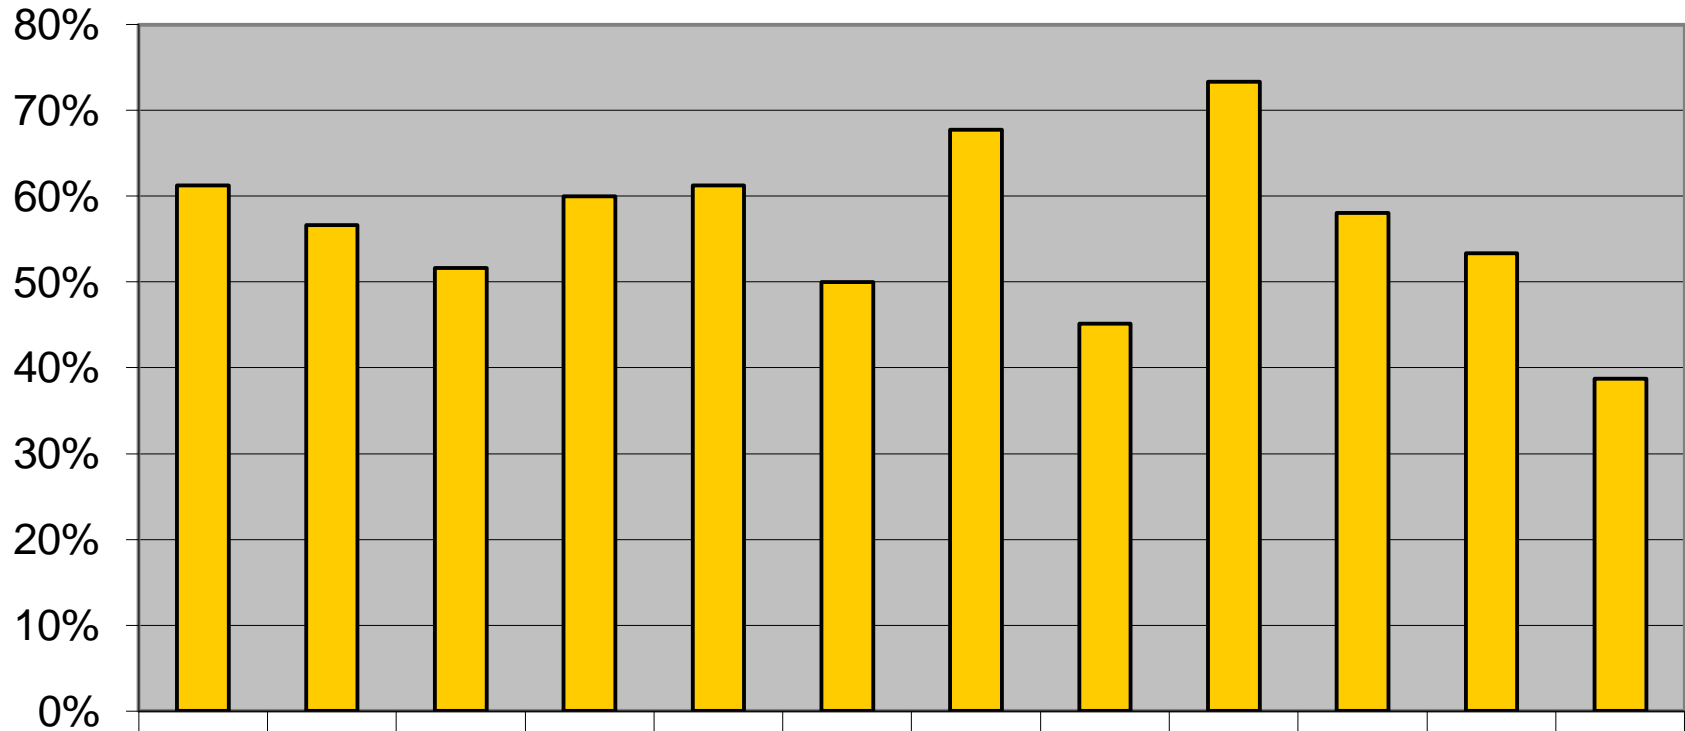

**% of Sunshine - 1922**

	Jan	Feb	Mar	Apr	May	Jun	Jul	Aug	Sep	Oct	Nov	Dec
■ %SS	61%	57%	52%	60%	61%	50%	68%	45%	73%	58%	53%	39%