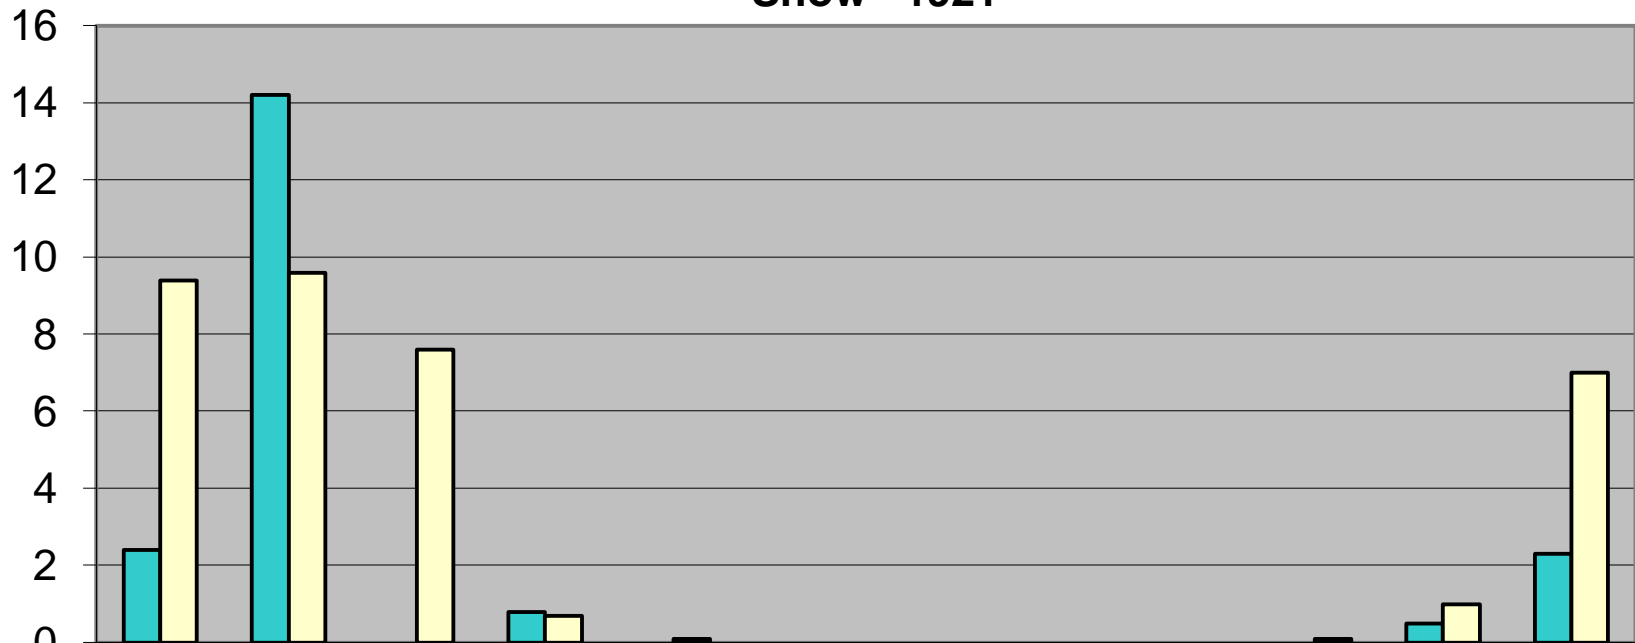

### Snow - 1921

	Jan	Feb	Mar	Apr	May	Jun	Jul	Aug	Sep	Oct	Nov	Dec
■ Snow	2.4	14.2	0	0.8	0	0	0	0	0	0	0.5	2.3
□ Norm	9.4	9.6	7.6	0.7	0.1	0.0	0.0	0.0	0.0	0.1	1.0	7.0