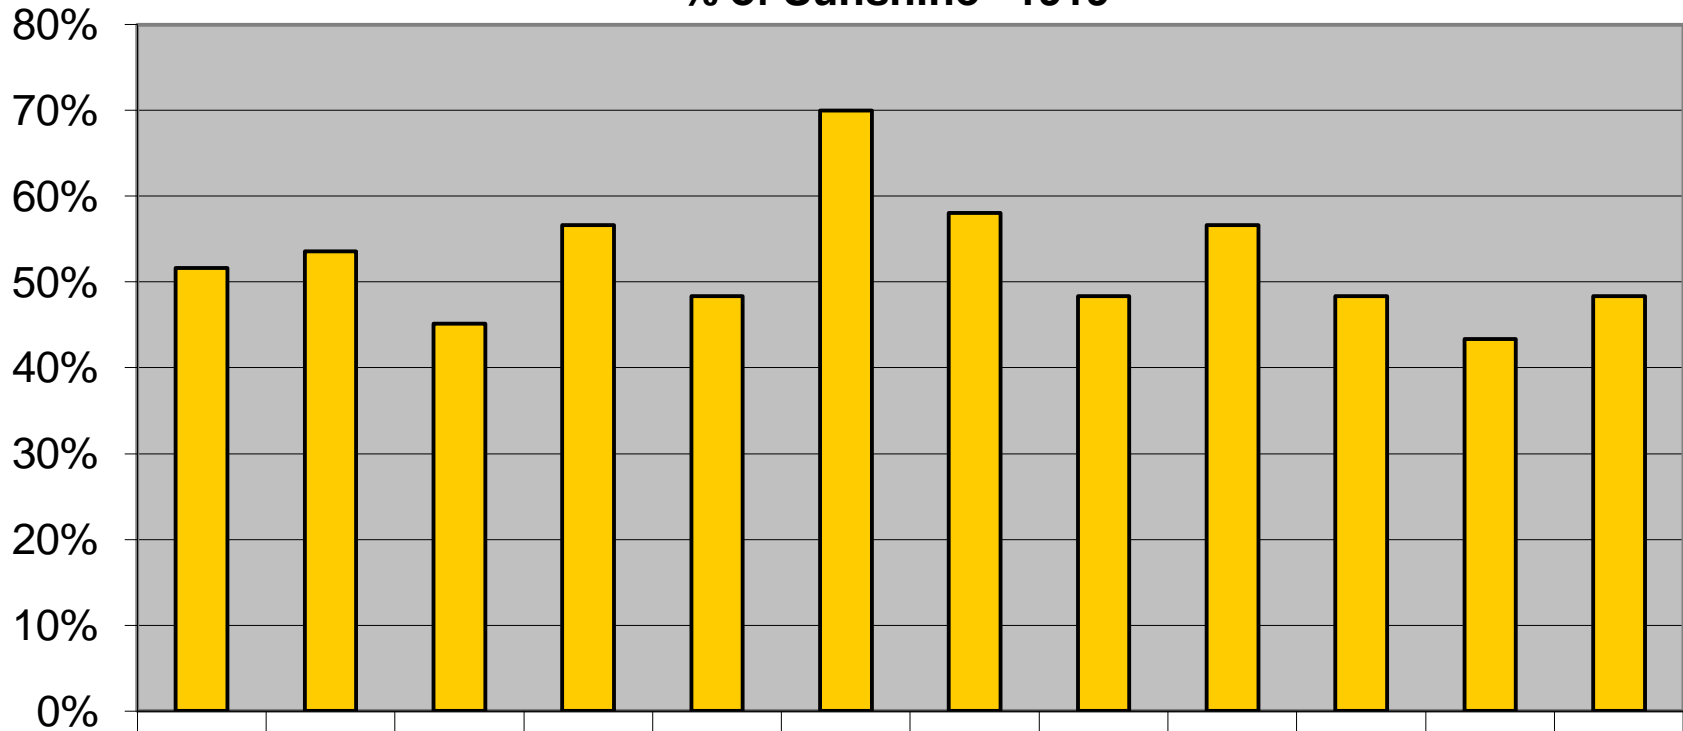

% of Sunshine - 1919

■ %SS

	Jan	Feb	Mar	Apr	May	Jun	Jul	Aug	Sep	Oct	Nov	Dec
%SS	52%	54%	45%	57%	48%	70%	58%	48%	57%	48%	43%	48%