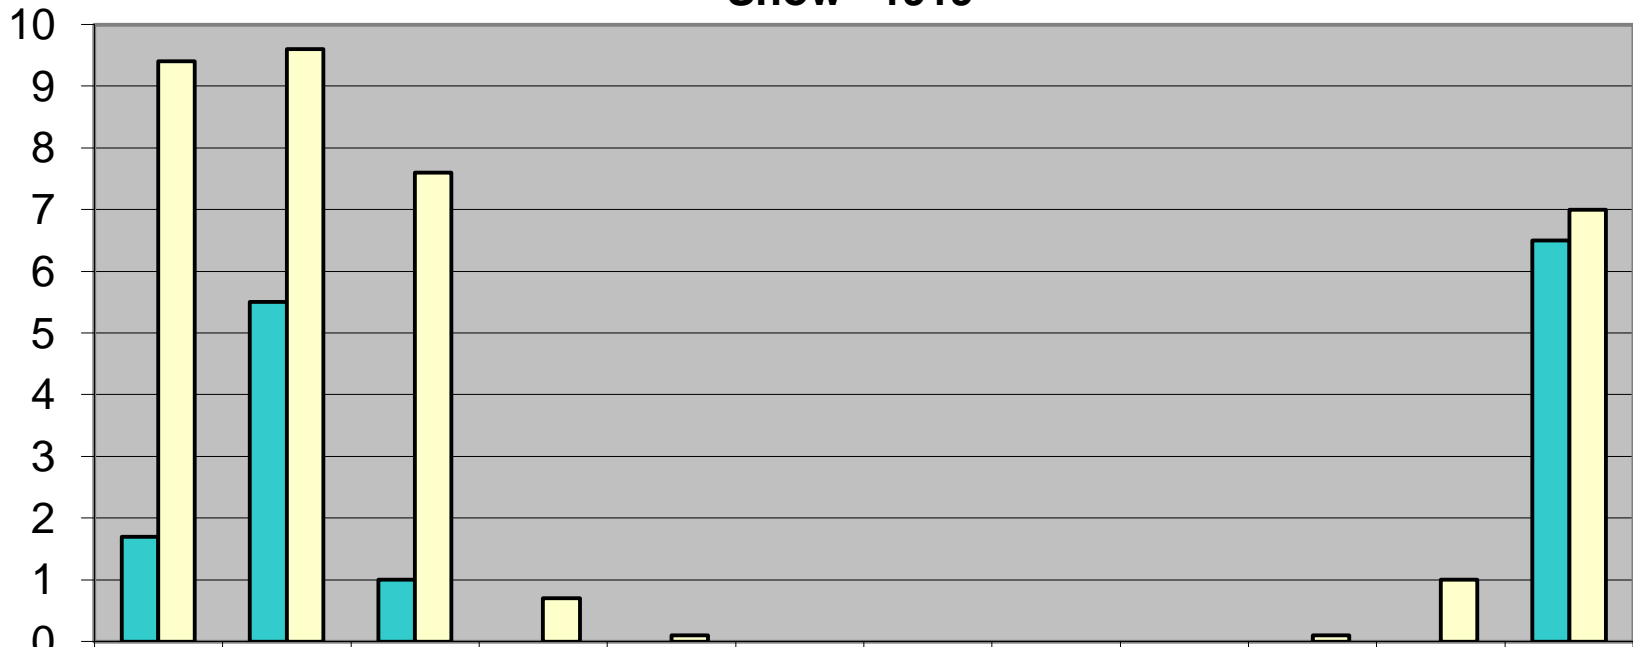

### Snow - 1919

	Jan	Feb	Mar	Apr	May	Jun	Jul	Aug	Sep	Oct	Nov	Dec
■ Snow	1.7	5.5	1.0	0	0	0	0	0	0	0	0	6.5
■ Norm	9.4	9.6	7.6	0.7	0.1	0.0	0.0	0.0	0.0	0.1	1.0	7.0