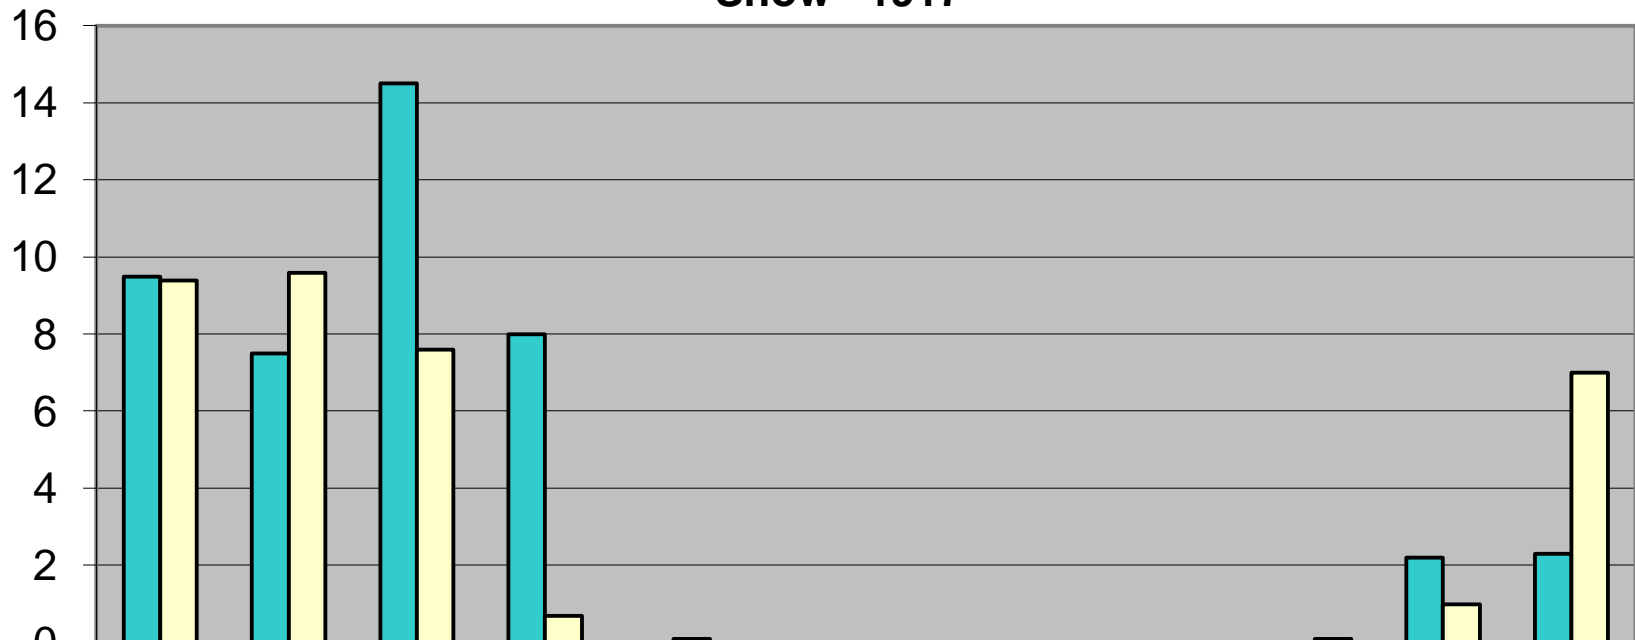

Snow - 1917

	Jan	Feb	Mar	Apr	May	Jun	Jul	Aug	Sep	Oct	Nov	Dec
■ Snow	9.5	7.5	14.5	8	0	0	0	0	0	0	2.2	2.3
□ Norm	9.4	9.6	7.6	0.7	0.1	0.0	0.0	0.0	0.0	0.1	1.0	7.0