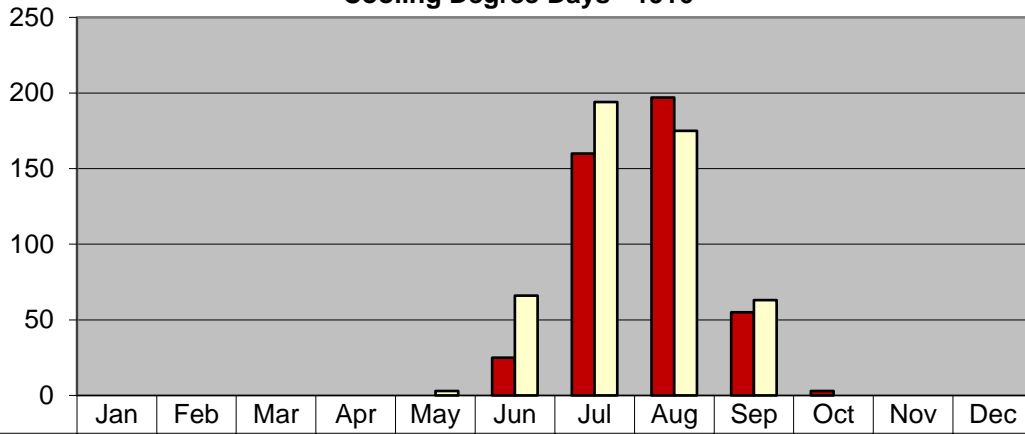

Cooling Degree Days - 1916

■ CDD	0	0	0	0	0	25	160	197	55	3	0	0
■ Norm	0	0	0	0	3	66	194	175	63	0	0	0