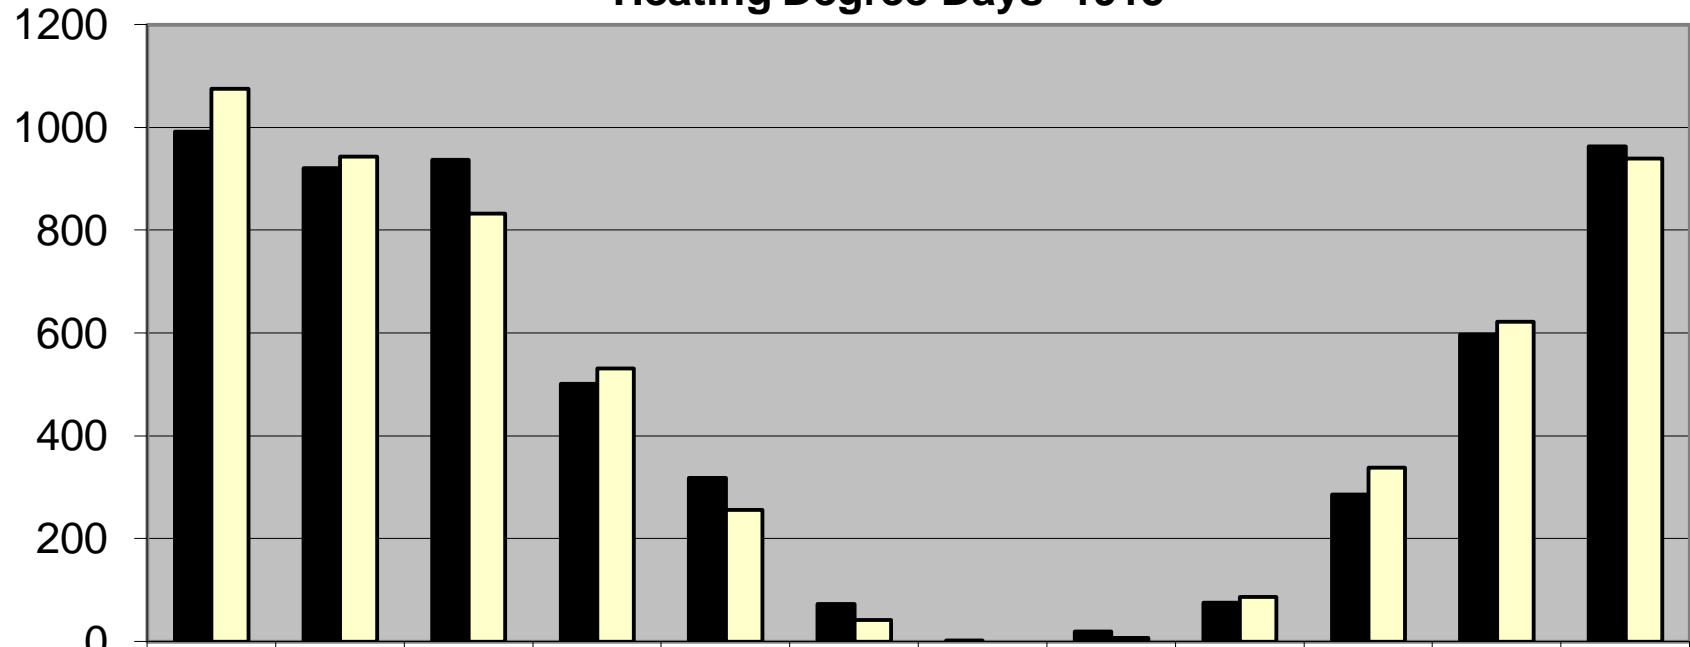

Heating Degree Days -1915

	Jan	Feb	Mar	Apr	May	Jun	Jul	Aug	Sep	Oct	Nov	Dec
■ HDD	992	921	937	502	319	73	2	20	76	286	598	964
□ Norm	1075	943	833	531	257	42	0	7	87	339	622	940