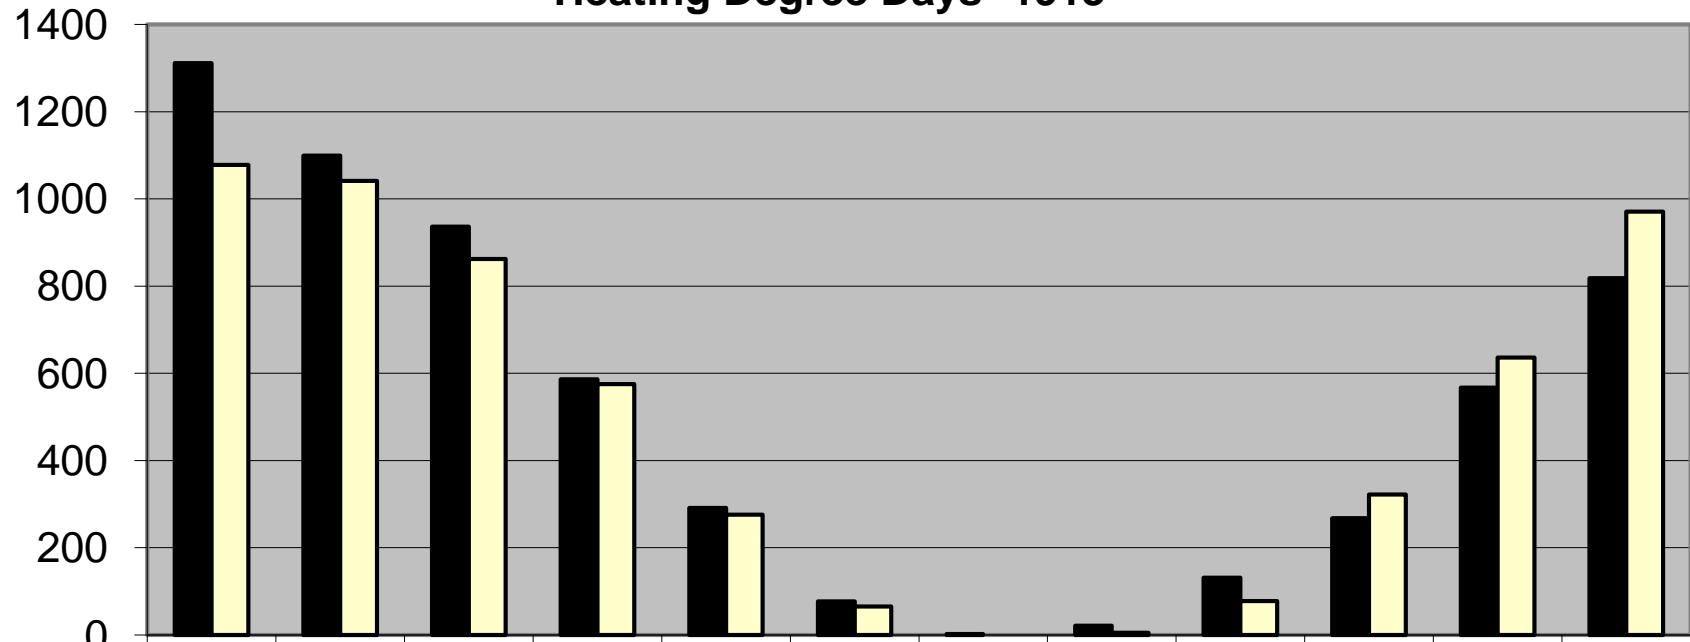

Heating Degree Days -1913

| | Jan | Feb | Mar | Apr | May | Jun | Jul | Aug | Sep | Oct | Nov | Dec |
|--------|------|------|-----|-----|-----|-----|-----|-----|-----|-----|-----|-----|
| ■ HDD | 1311 | 1099 | 936 | 586 | 291 | 77 | 2 | 21 | 131 | 268 | 567 | 818 |
| □ Norm | 1078 | 1041 | 862 | 575 | 276 | 65 | 0 | 5 | 78 | 322 | 636 | 971 |