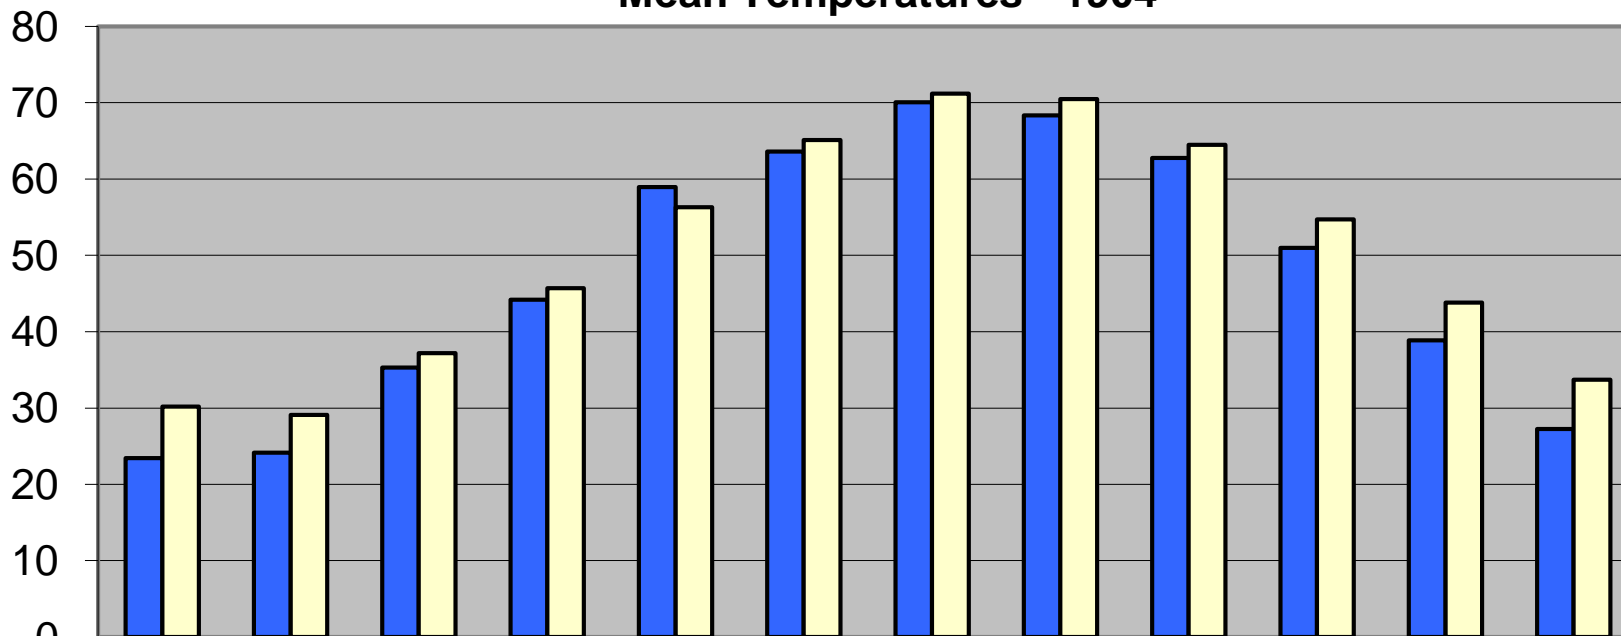

Mean Temperatures - 1904

	Jan	Feb	Mar	Apr	May	Jun	Jul	Aug	Sep	Oct	Nov	Dec
■ Mean	23.4	24.1	35.3	44.2	58.9	63.6	70.1	68.4	62.8	51.0	38.9	27.3
□ Norm	30.2	29.1	37.2	45.7	56.3	65.1	71.2	70.5	64.5	54.7	43.8	33.7