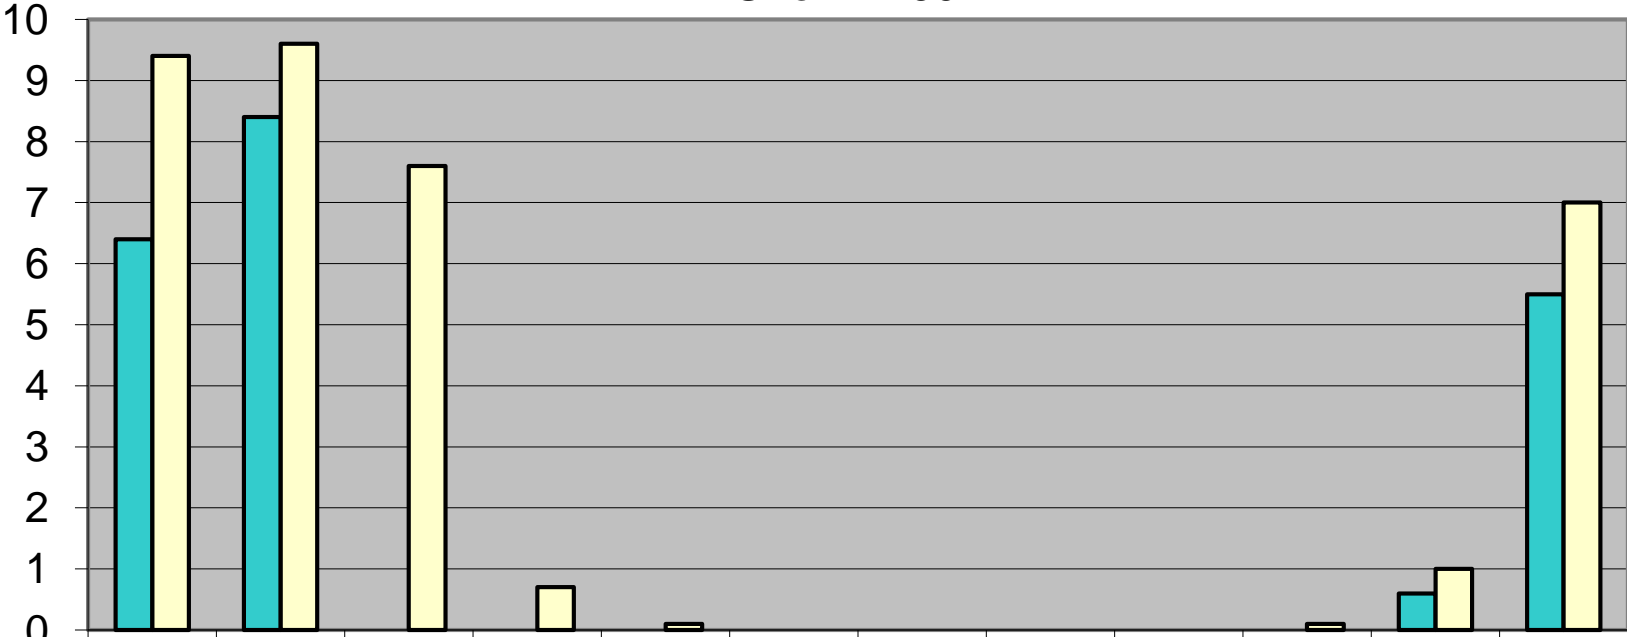

### Snow - 1901

	Jan	Feb	Mar	Apr	May	Jun	Jul	Aug	Sep	Oct	Nov	Dec
■ Snow	6.4	8.4	0	0	0	0	0	0	0	0	0.6	5.5
■ Norm	9.4	9.6	7.6	0.7	0.1	0.0	0.0	0.0	0.0	0.1	1.0	7.0