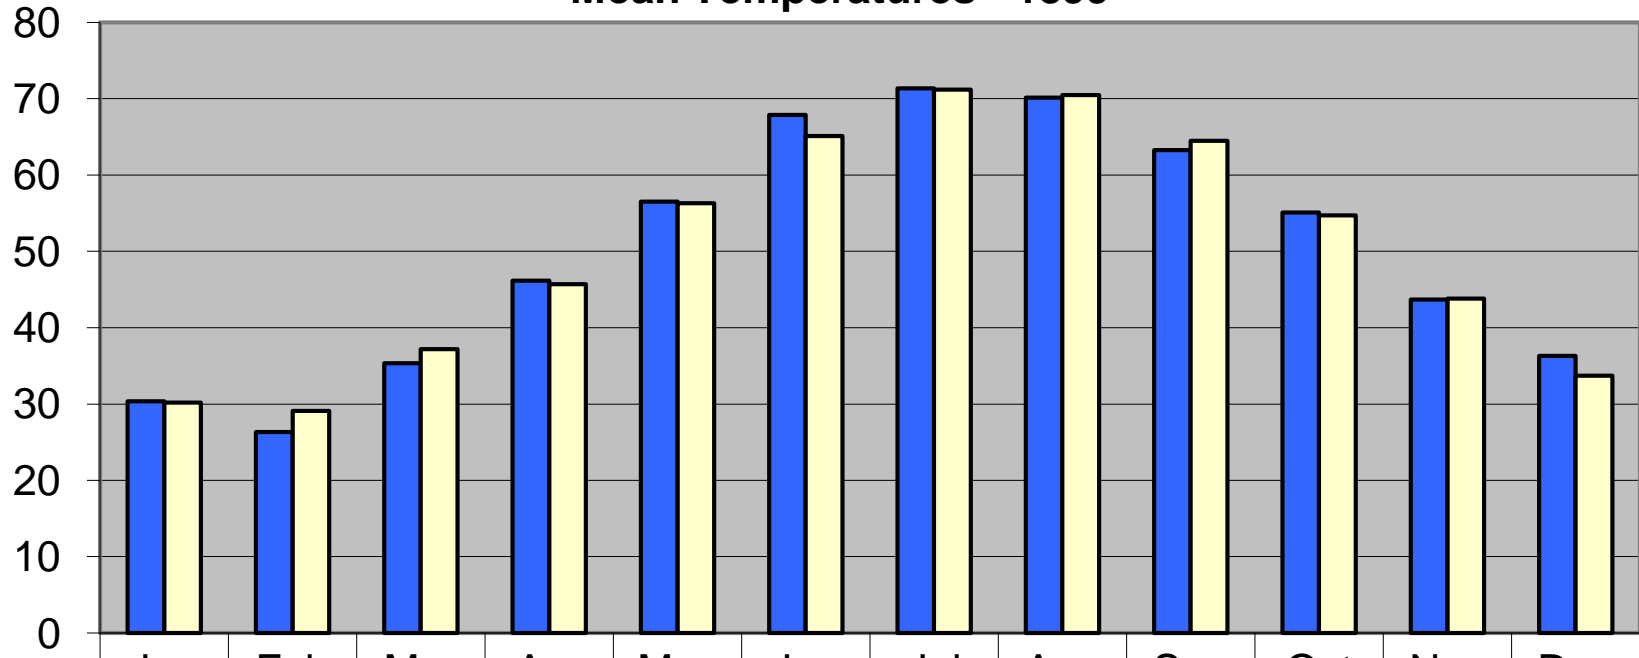

Mean Temperatures - 1899

	Jan	Feb	Mar	Apr	May	Jun	Jul	Aug	Sep	Oct	Nov	Dec
■ Mean	30.3	26.3	35.4	46.2	56.5	67.9	71.4	70.2	63.3	55.1	43.7	36.3
□ Norm	30.2	29.1	37.2	45.7	56.3	65.1	71.2	70.5	64.5	54.7	43.8	33.7