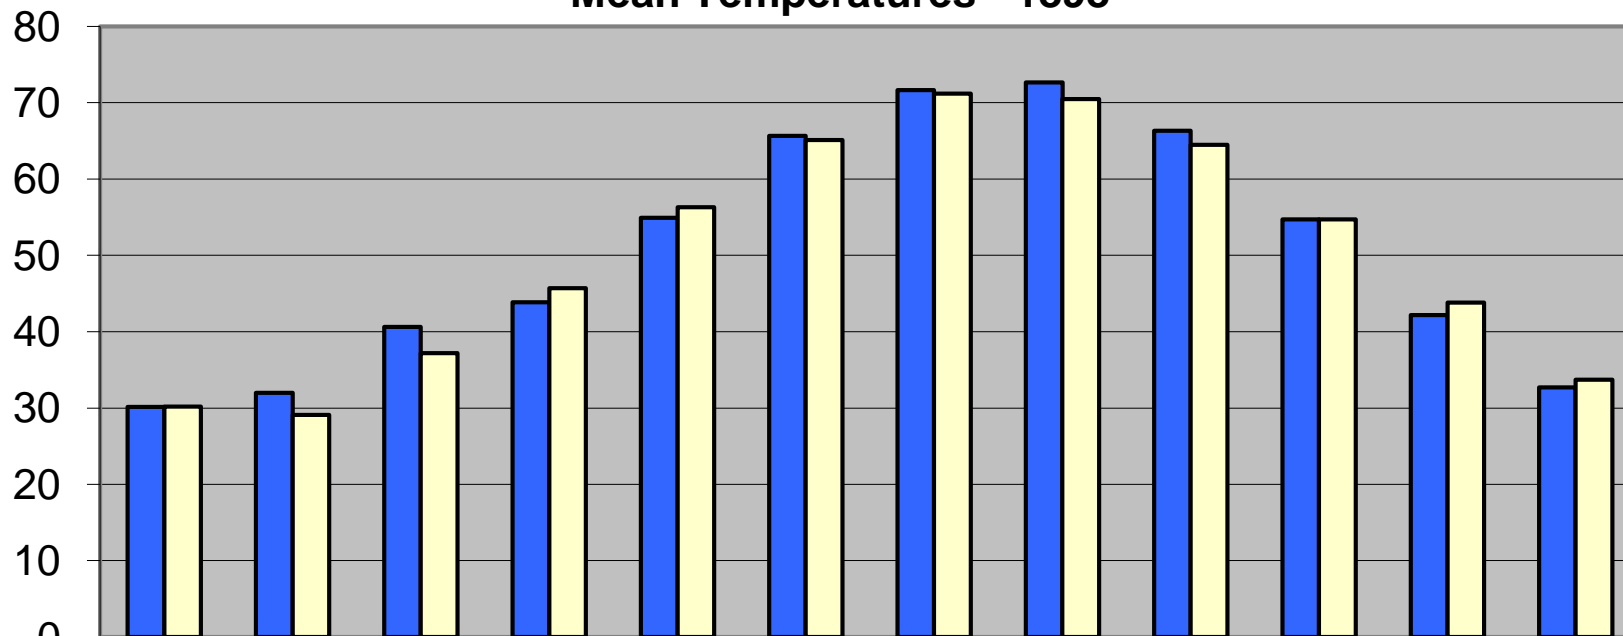

Mean Temperatures - 1898

	Jan	Feb	Mar	Apr	May	Jun	Jul	Aug	Sep	Oct	Nov	Dec
■ Mean	30.1	32.0	40.6	43.9	54.9	65.7	71.7	72.7	66.3	54.7	42.2	32.7
□ Norm	30.2	29.1	37.2	45.7	56.3	65.1	71.2	70.5	64.5	54.7	43.8	33.7