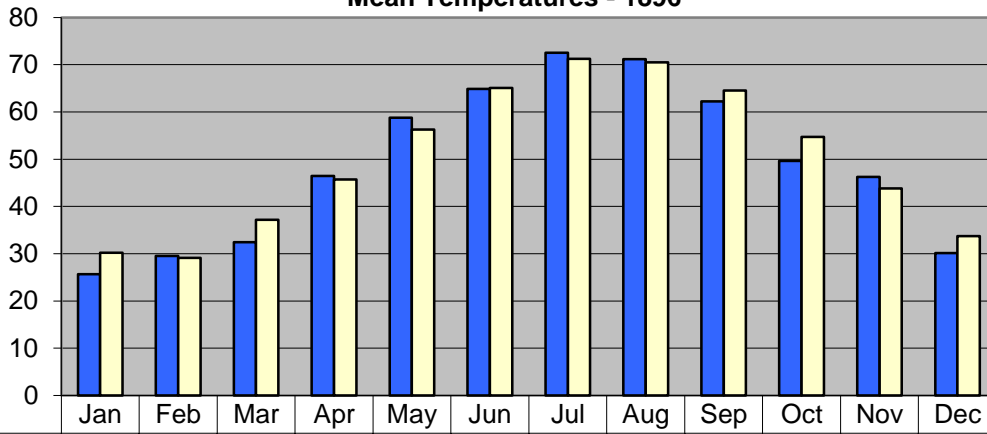

**Mean Temperatures - 1896**

	Jan	Feb	Mar	Apr	May	Jun	Jul	Aug	Sep	Oct	Nov	Dec
■ Mean	25.68	29.52	32.44	46.48	58.76	64.88	72.50	71.16	62.25	49.65	46.28	30.15
□ Norm	30.20	29.10	37.20	45.70	56.30	65.10	71.20	70.50	64.50	54.70	43.80	33.70