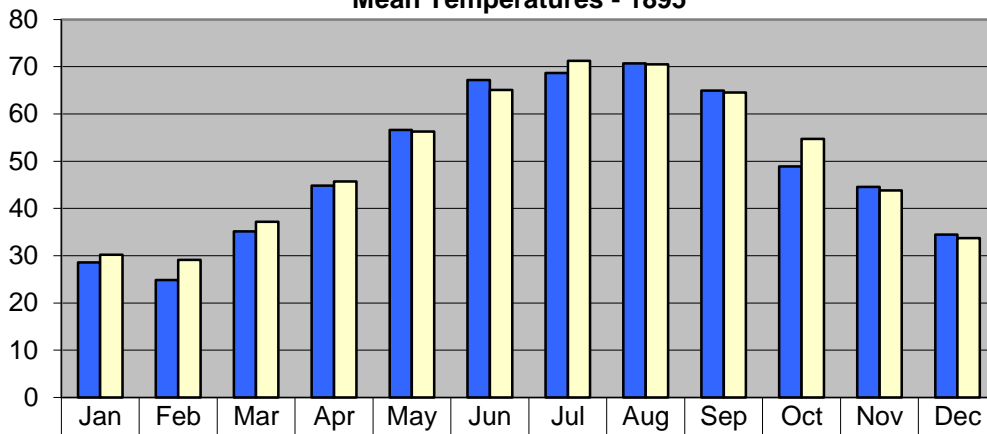

Mean Temperatures - 1895

	Jan	Feb	Mar	Apr	May	Jun	Jul	Aug	Sep	Oct	Nov	Dec
■ Mean	28.58	24.84	35.16	44.82	56.60	67.18	68.65	70.71	64.93	48.90	44.55	34.48
□ Norm	30.20	29.10	37.20	45.70	56.30	65.10	71.20	70.50	64.50	54.70	43.80	33.70