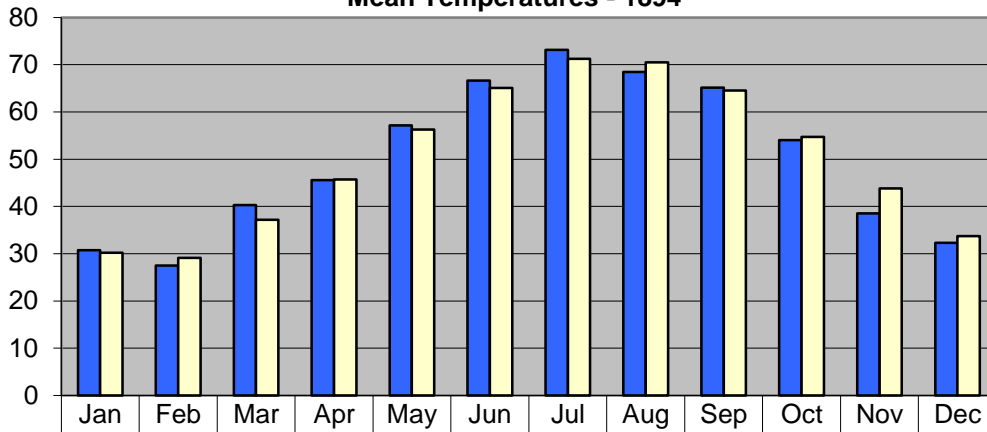

Mean Temperatures - 1894

	Jan	Feb	Mar	Apr	May	Jun	Jul	Aug	Sep	Oct	Nov	Dec
■ Mean	30.76	27.50	40.31	45.58	57.15	66.60	73.15	68.48	65.17	54.06	38.53	32.29
□ Norm	30.20	29.10	37.20	45.70	56.30	65.10	71.20	70.50	64.50	54.70	43.80	33.70