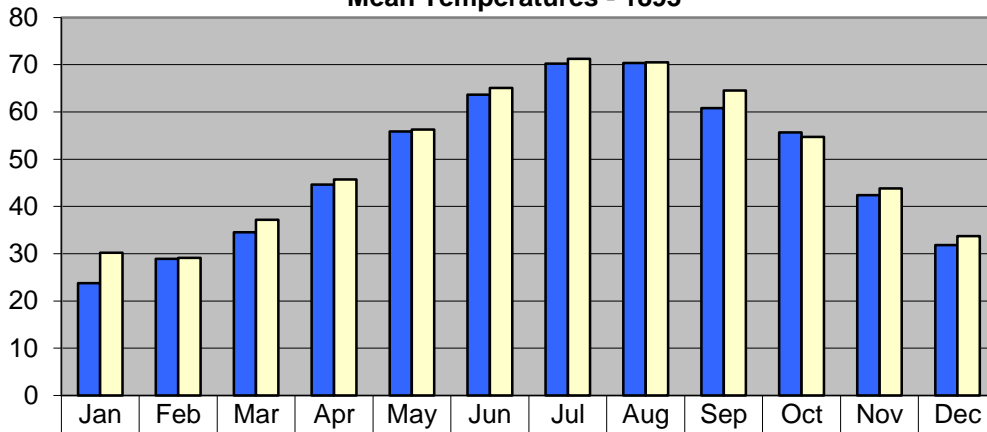

Mean Temperatures - 1893

	Jan	Feb	Mar	Apr	May	Jun	Jul	Aug	Sep	Oct	Nov	Dec
■ Mean	23.79	28.91	34.52	44.60	55.87	63.63	70.21	70.37	60.80	55.63	42.38	31.85
□ Norm	30.20	29.10	37.20	45.70	56.30	65.10	71.20	70.50	64.50	54.70	43.80	33.70